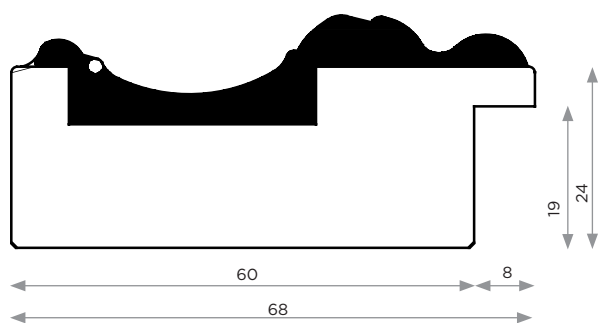

SMAC

WATERLOO

387760.004

387761.004

387725.004

387718.004

382.705.004

382.707.004

382.706.004

382.713.004

382.725.004

382.718.004

**387**

68mm x 24mm

**382**

38mm x 16,5mm